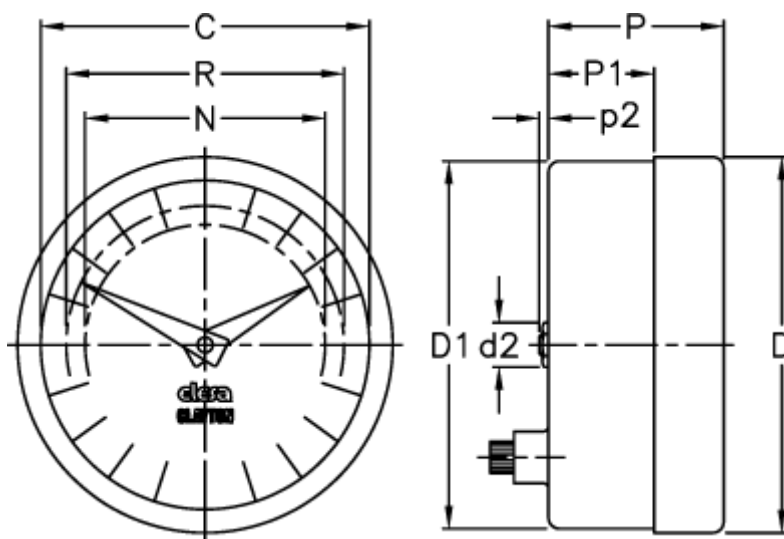

Article number: 2307024952

Description: E+G Positive drive indicator
PA02-0100-S

Measures

C = 60

R = 51

D = 68.4

D1 = 67.0

d2 = 8

N = 44

P = 32

P1 = 19.3

p2 = 1.0